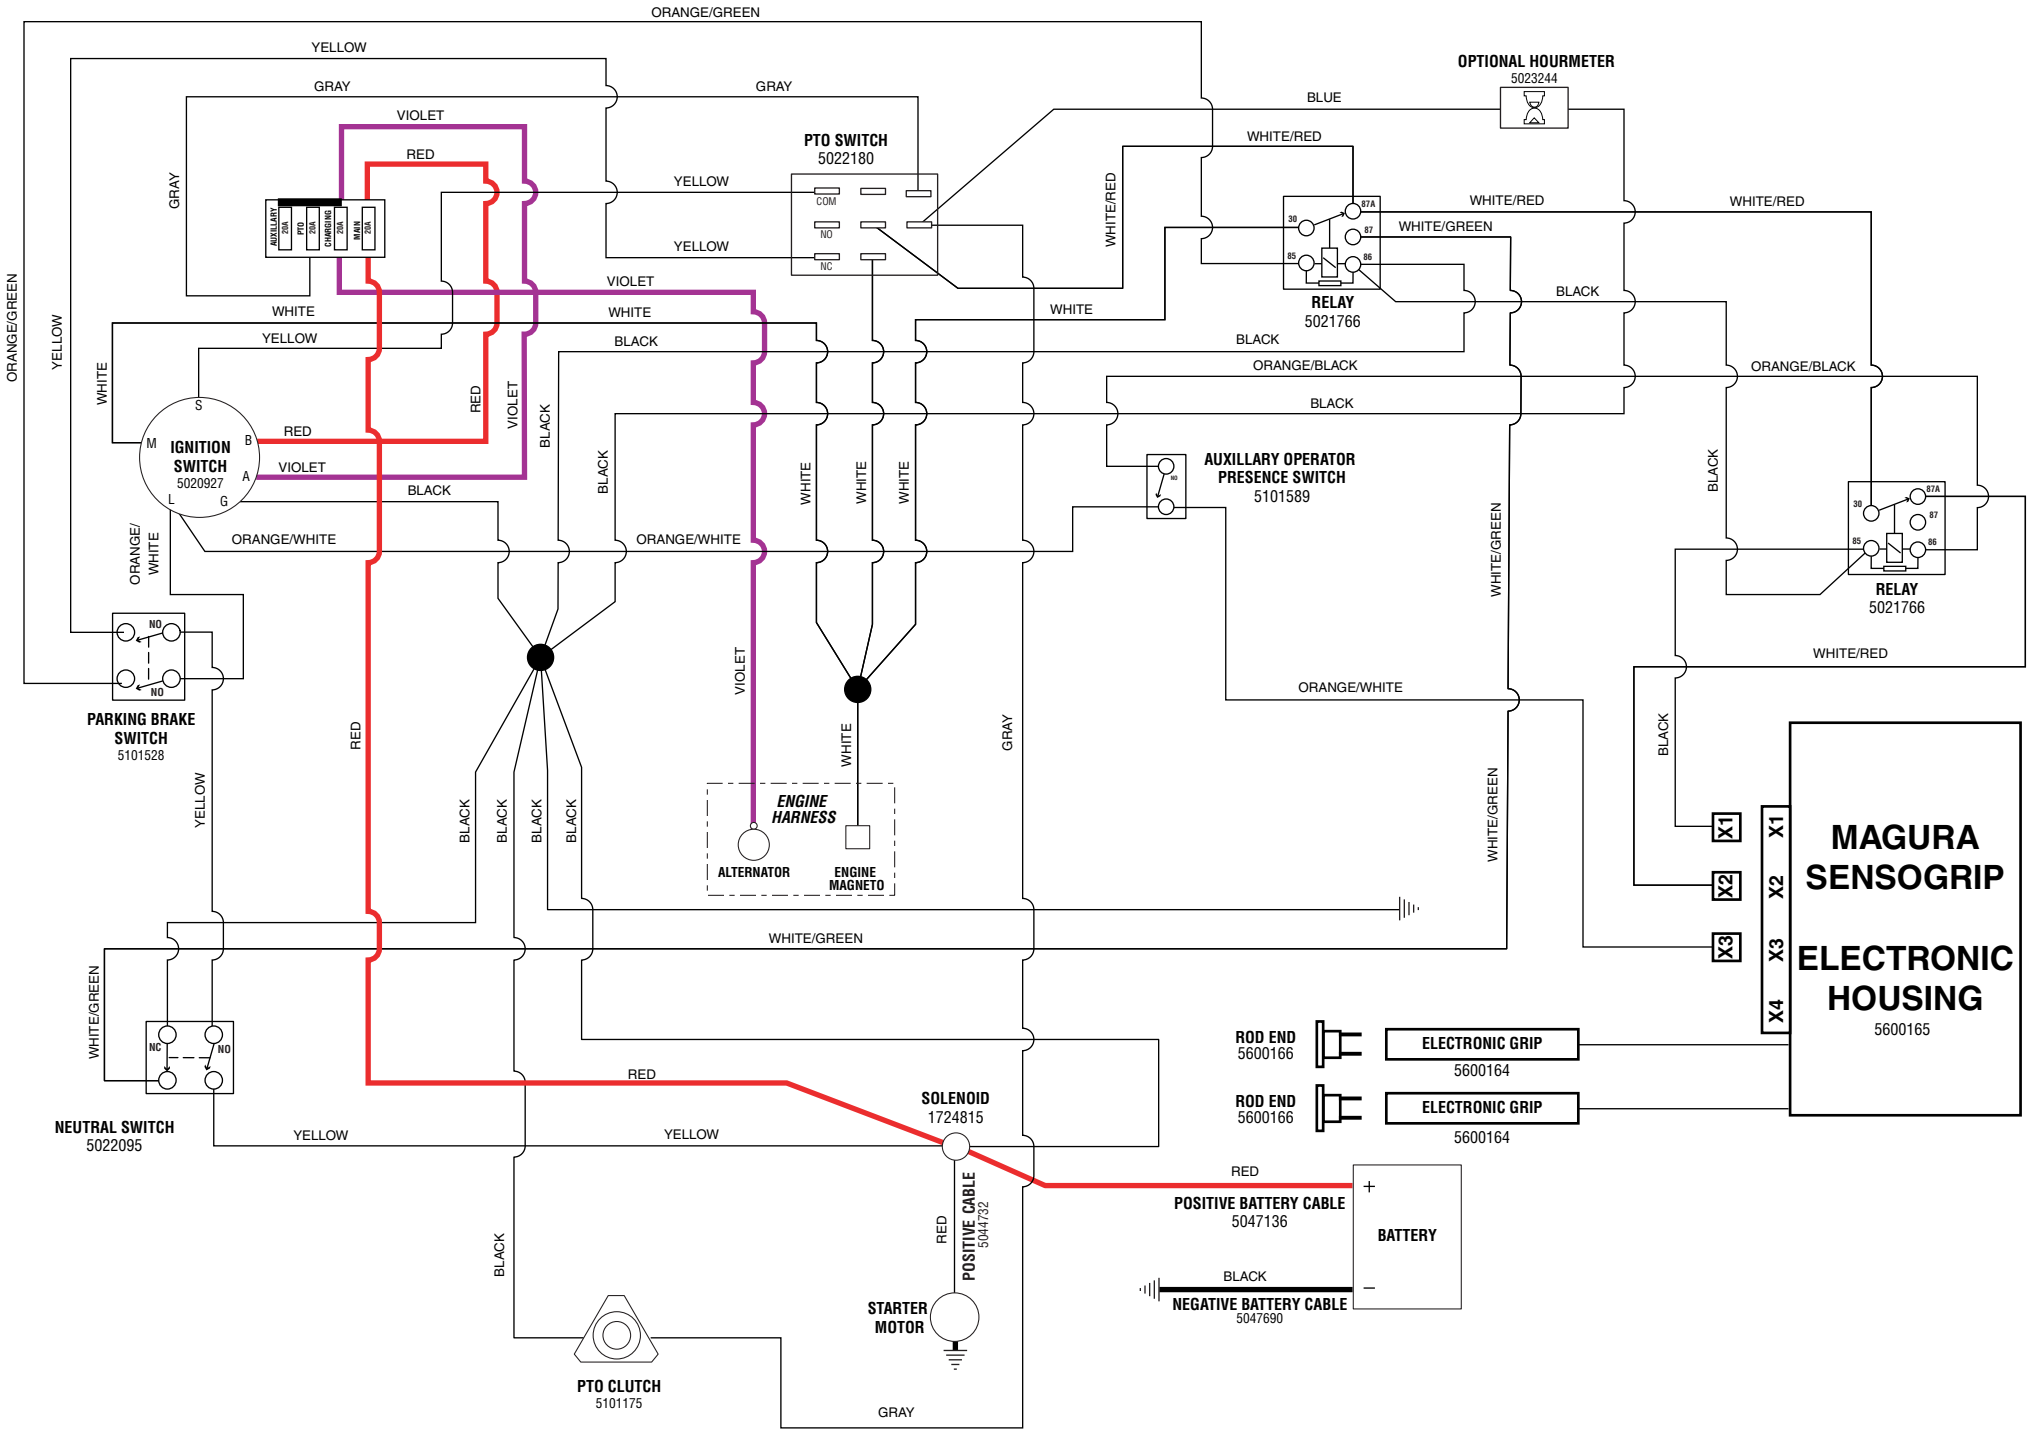

CCW36 Series Electrical Schematics - 15HP Kawasaki Engine

Cranking Circuit

Charging Circuit

PTO Clutch Circuit