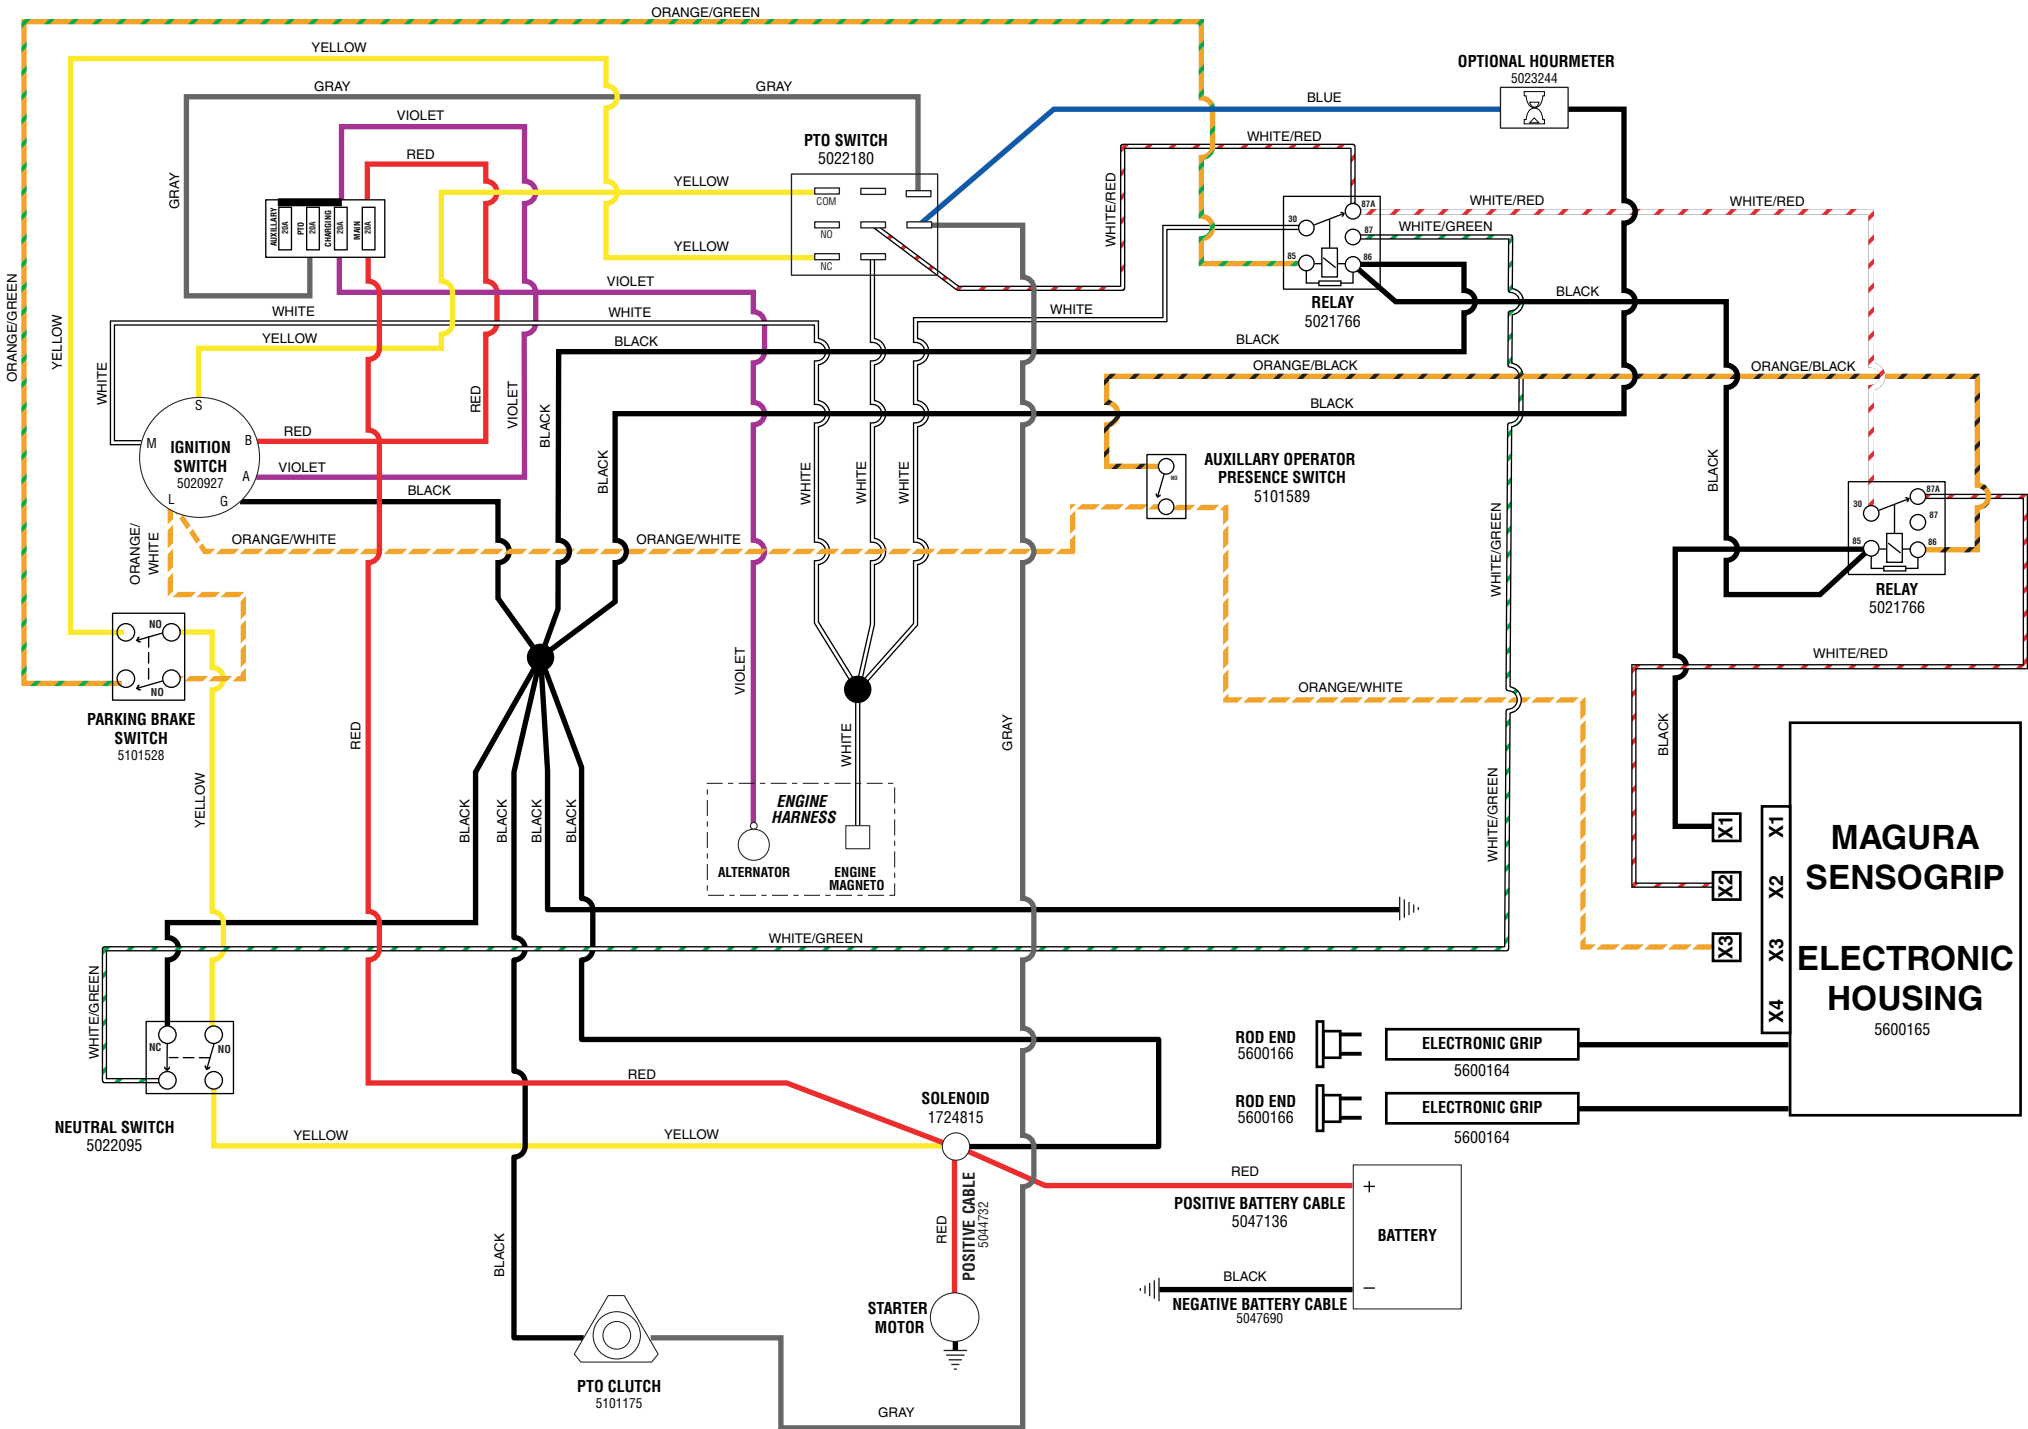

CCW36 Series Electrical Schematics - 15HP Kawasaki Engine

Cranking Circuit

Charging Circuit

PTO Clutch Circuit