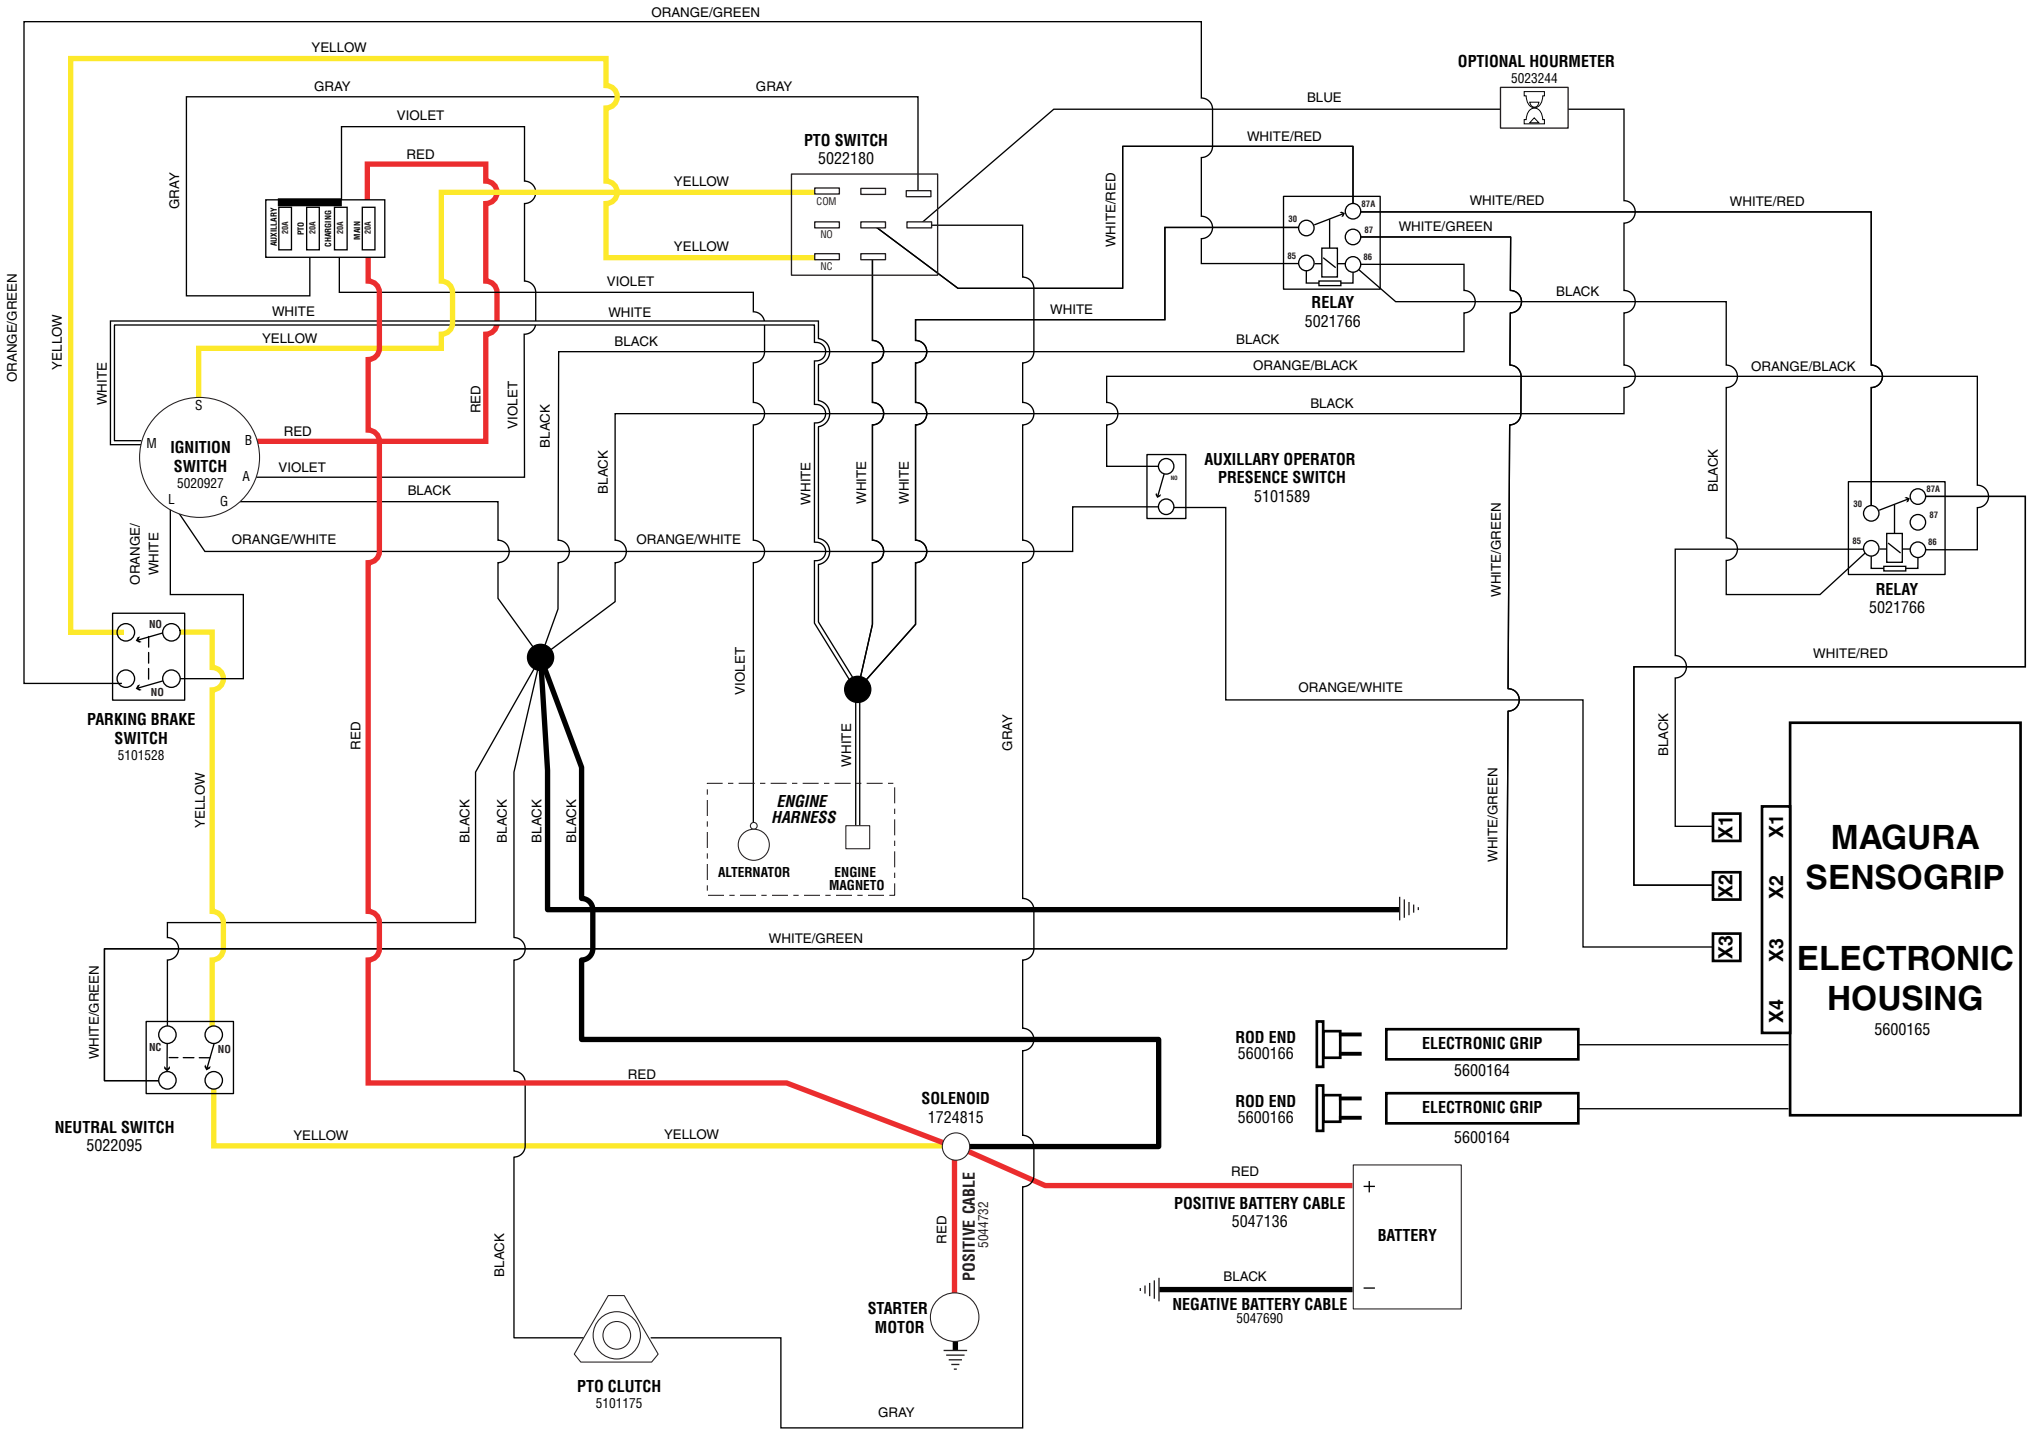

CCW36 Series Electrical Schematics - 15HP Kawasaki Engine

Cranking Circuit

Charging Circuit

PTO Clutch Circuit