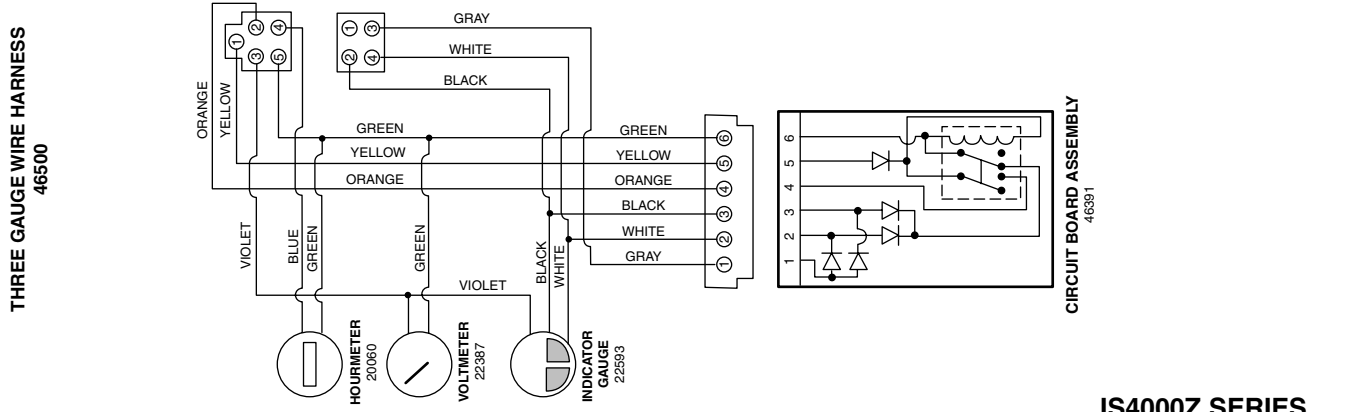

# CHARGING CIRCUIT

IS4000Z/KAV27 MAIN WIRE HARNESS  
46499

THREE GAUGE WIRE HARNESS  
46500

# CRANKING CIRCUIT

# PTO CLUTCH CIRCUIT

**IS4000Z SERIES**  
IS4000Z/KAV27 - 27HP