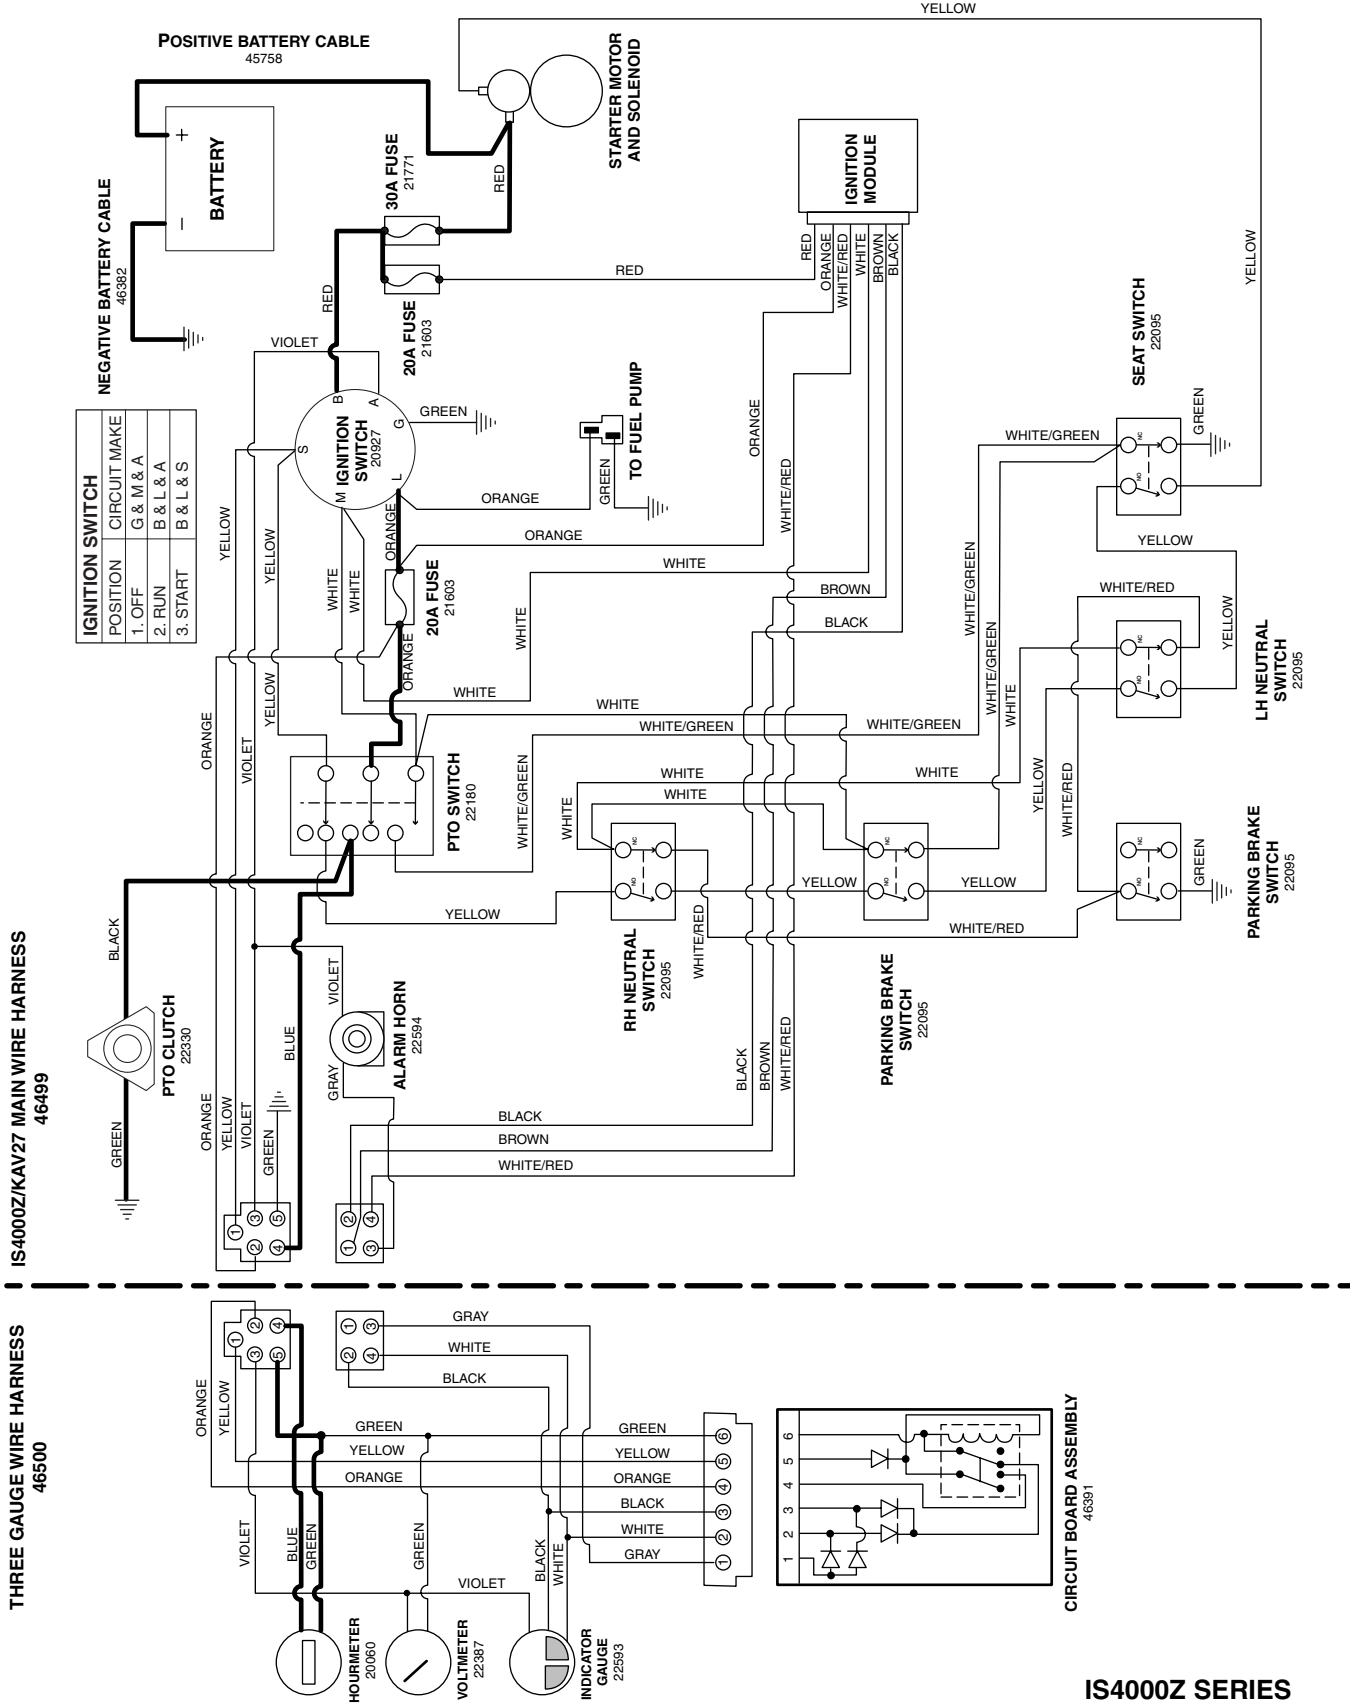

# CHARGING CIRCUIT

IS4000Z/KAV27 MAIN WIRE HARNESS  
46499

THREE GAUGE WIRE HARNESS  
46500

# CRANKING CIRCUIT

# PTO CLUTCH CIRCUIT

**IS4000Z SERIES**  
IS4000Z/KAV27 - 27HP