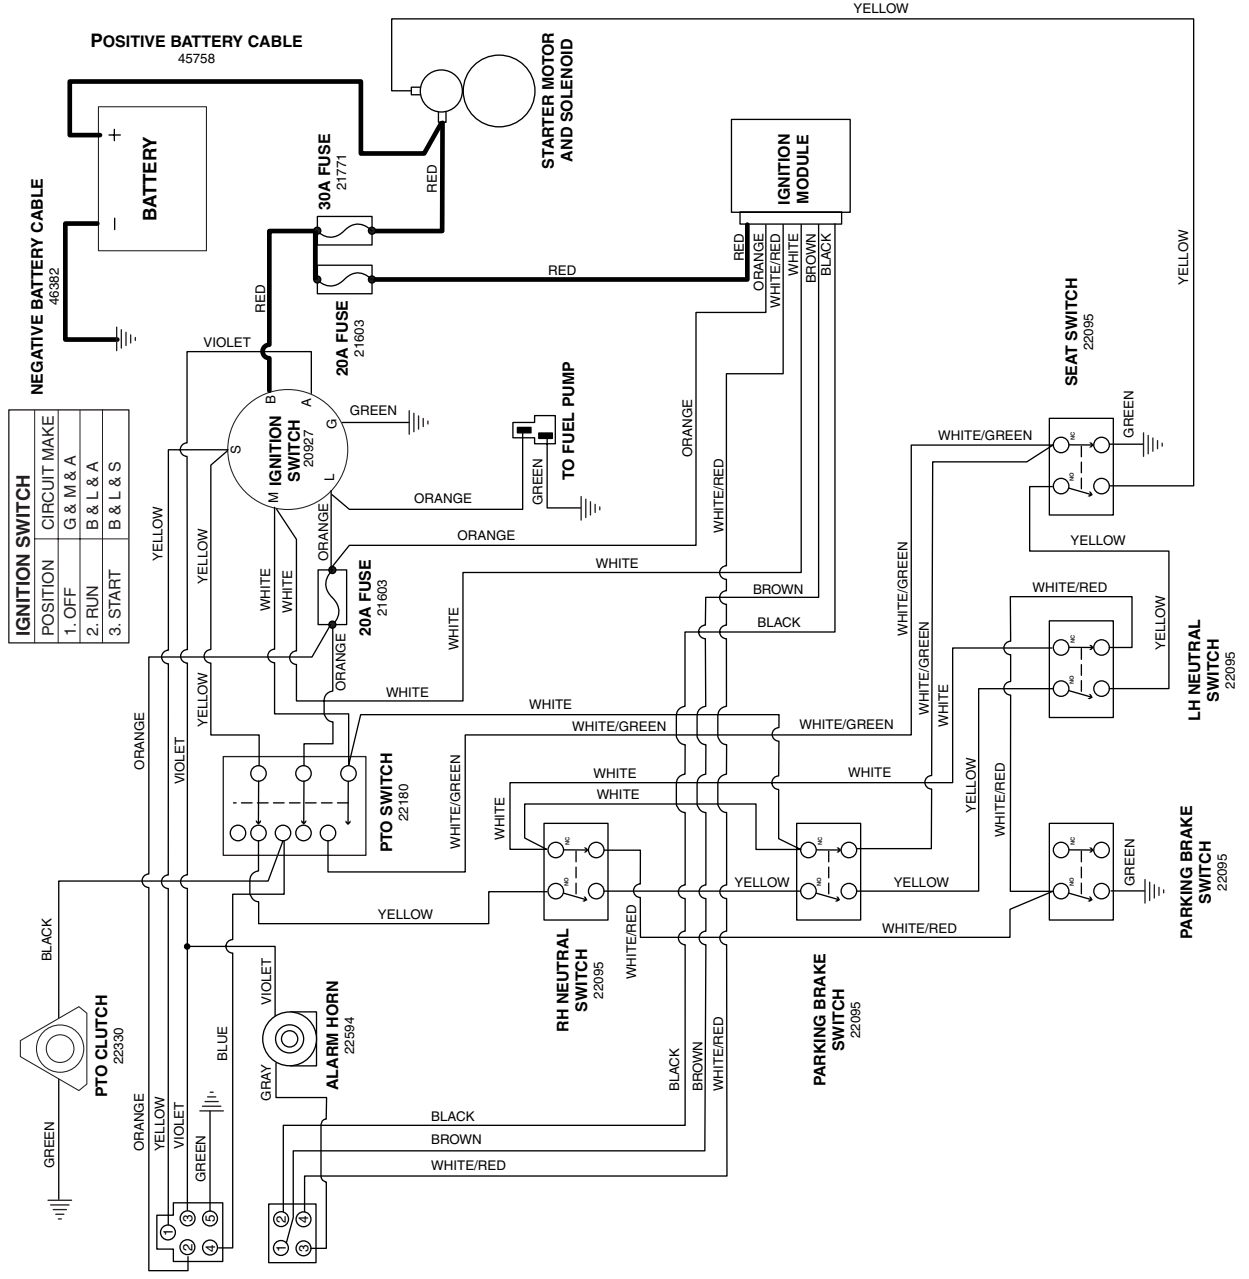

# CHARGING CIRCUIT

IS4000Z/KAV27 MAIN WIRE HARNESS  
46499

THREE GAUGE WIRE HARNESS  
46500

# CRANKING CIRCUIT

# PTO CLUTCH CIRCUIT

**IS4000Z SERIES**  
IS4000Z/KAV27 - 27HP