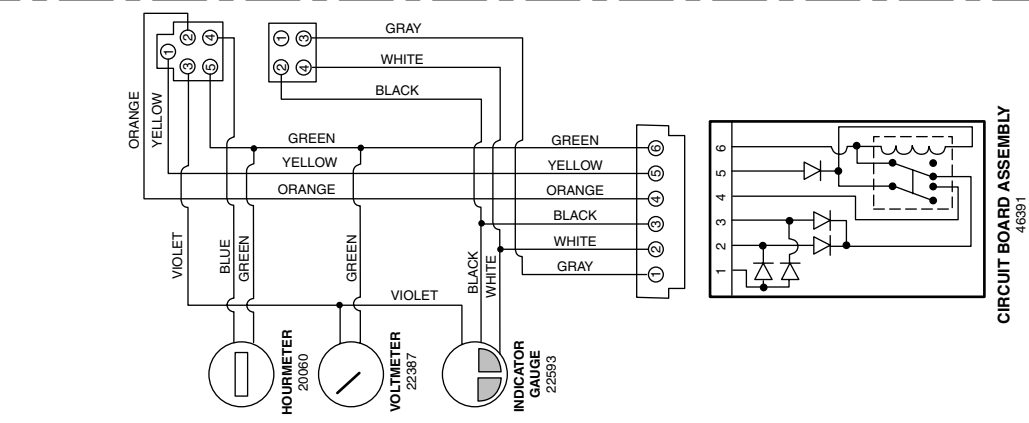

# CHARGING CIRCUIT

IS4000Z/KAV27 MAIN WIRE HARNESS  
46499

THREE GAUGE WIRE HARNESS  
46500

# CRANKING CIRCUIT

# PTO CLUTCH CIRCUIT

**IS4000Z SERIES**  
IS4000Z/KAV27 - 27HP