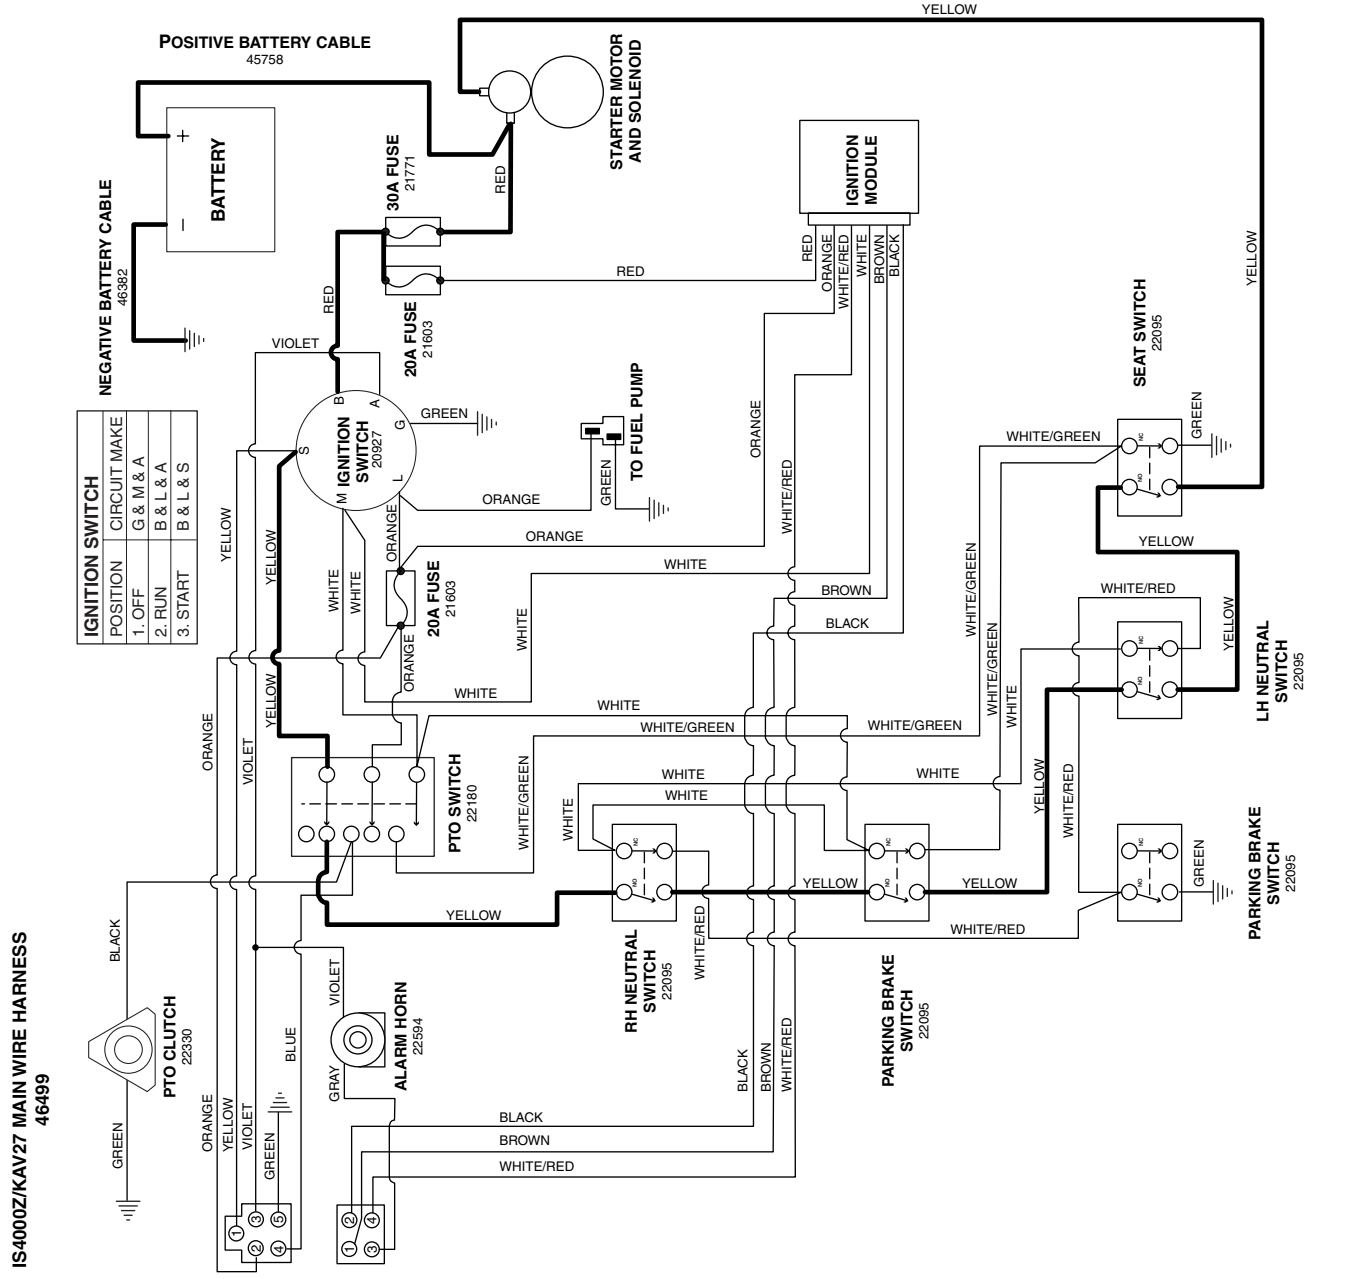

# CHARGING CIRCUIT

IS4000Z/KAV27 MAIN WIRE HARNESS  
46499

THREE GAUGE WIRE HARNESS  
46500

# CRANKING CIRCUIT

# PTO CLUTCH CIRCUIT

**IS4000Z SERIES**  
IS4000Z/KAV27 - 27HP