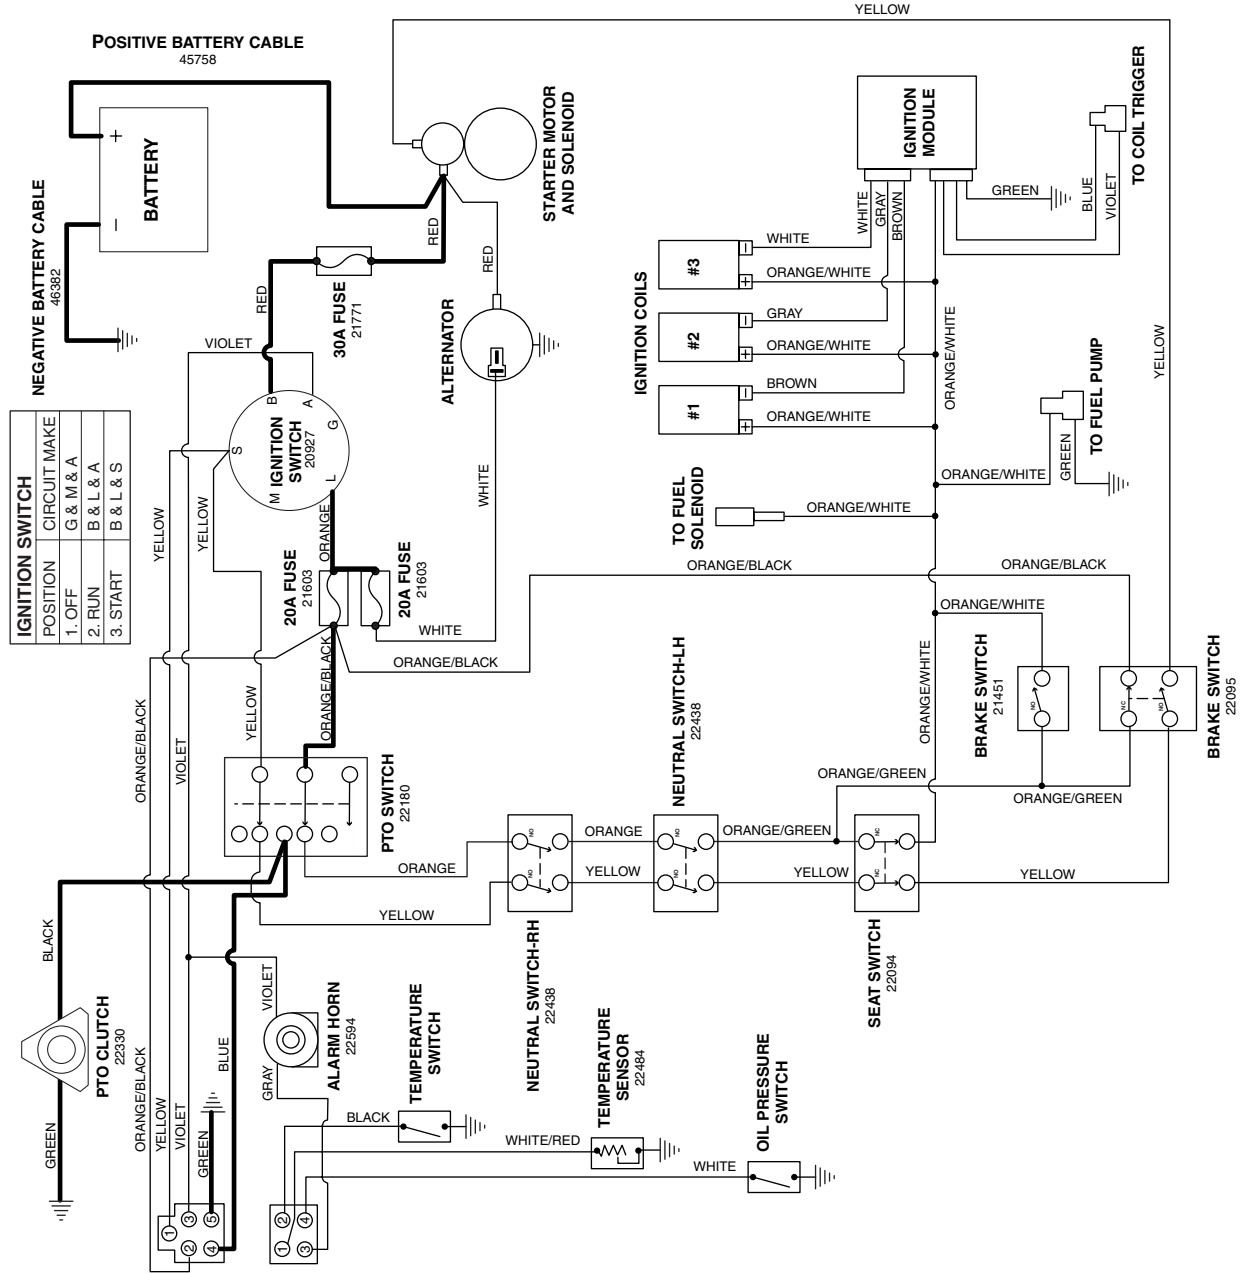

# OPERATOR PRESENCE/SAFETY CIRCUIT

IS4000Z/D31 MAIN WIRE HARNESS  
46390

FOUR GAUGE WIRE HARNESS  
46410

# CRANKING CIRCUIT

IS4000Z/D31 MAIN WIRE HARNESS  
46390

FOUR GAUGE WIRE HARNESS  
46410

# PTO CLUTCH CIRCUIT

IS4000Z/D31 MAIN WIRE HARNESS  
46390

FOUR GAUGE WIRE HARNESS  
46410