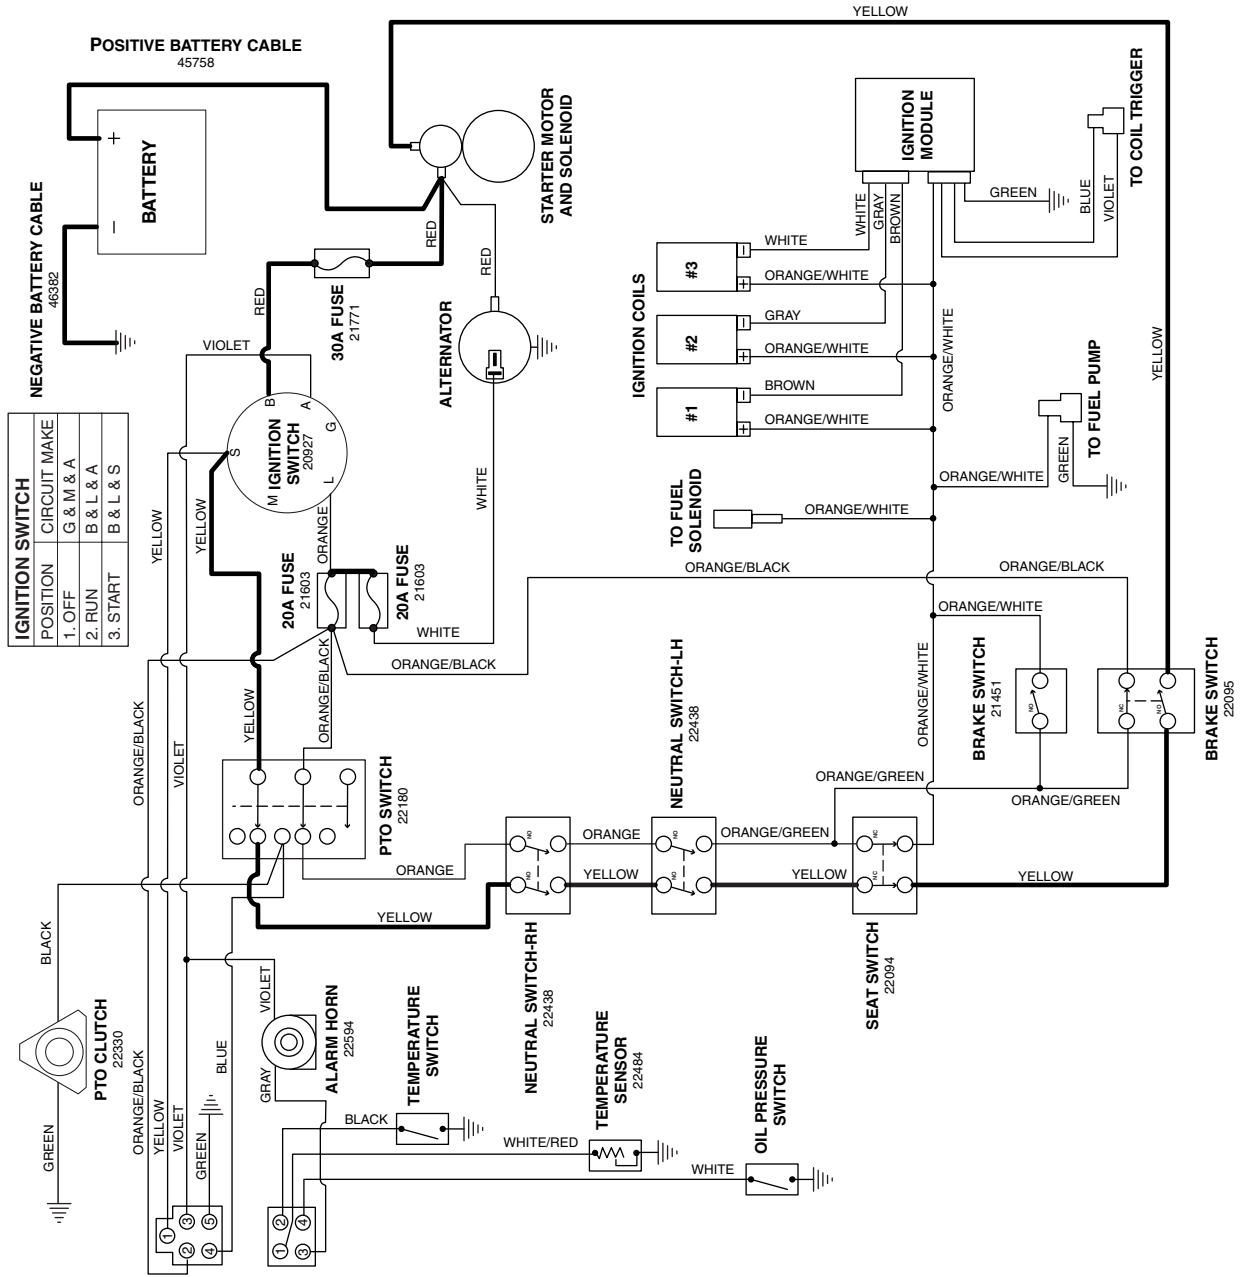

# OPERATOR PRESENCE/SAFETY CIRCUIT

IS4000Z/D31 MAIN WIRE HARNESS  
46390

FOUR GAUGE WIRE HARNESS  
46410

# CHARGING CIRCUIT

IS4000Z/D31 MAIN WIRE HARNESS  
46390

FOUR GAUGE WIRE HARNESS  
46410

# CRANKING CIRCUIT

IS4000Z/D31 MAIN WIRE HARNESS  
46390

FOUR GAUGE WIRE HARNESS  
46410

# PTO CLUTCH CIRCUIT

IS4000Z/D31 MAIN WIRE HARNESS  
46390

FOUR GAUGE WIRE HARNESS  
46410