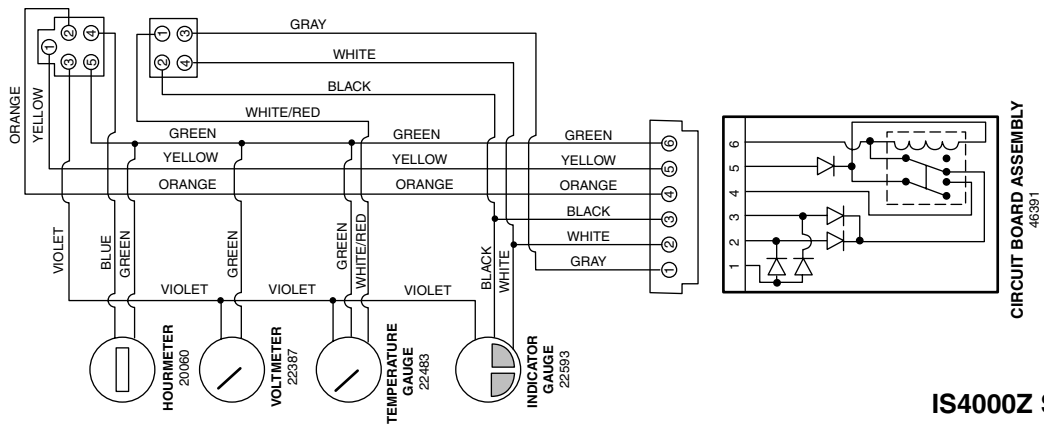

# OPERATOR PRESENCE/SAFETY CIRCUIT

IS4000Z/D31 MAIN WIRE HARNESS  
46390

FOUR GAUGE WIRE HARNESS  
46410

# CHARGING CIRCUIT

IS4000Z/D31 MAIN WIRE HARNESS  
46390

FOUR GAUGE WIRE HARNESS  
46410

# CRANKING CIRCUIT

IS4000Z/D31 MAIN WIRE HARNESS  
46390

FOUR GAUGE WIRE HARNESS  
46410

# PTO CLUTCH CIRCUIT

IS4000Z/D31 MAIN WIRE HARNESS  
46390

FOUR GAUGE WIRE HARNESS  
46410