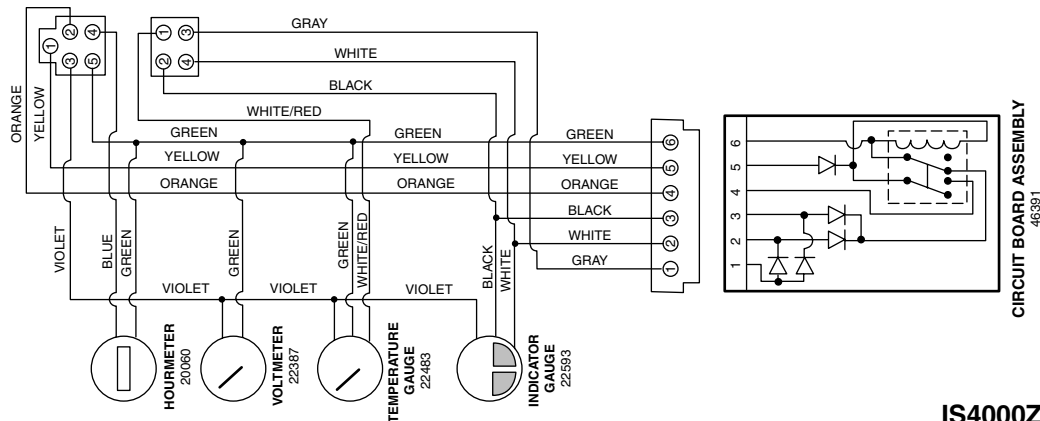

# OPERATOR PRESENCE/SAFETY CIRCUIT

IS4000Z/D31 MAIN WIRE HARNESS  
46390

FOUR GAUGE WIRE HARNESS  
46410

# CHARGING CIRCUIT

IS4000Z/D31 MAIN WIRE HARNESS  
46390

FOUR GAUGE WIRE HARNESS  
46410

# CRANKING CIRCUIT

IS4000Z/D31 MAIN WIRE HARNESS  
46390

FOUR GAUGE WIRE HARNESS  
46410

# PTO CLUTCH CIRCUIT

IS4000Z/D31 MAIN WIRE HARNESS  
46390

FOUR GAUGE WIRE HARNESS  
46410