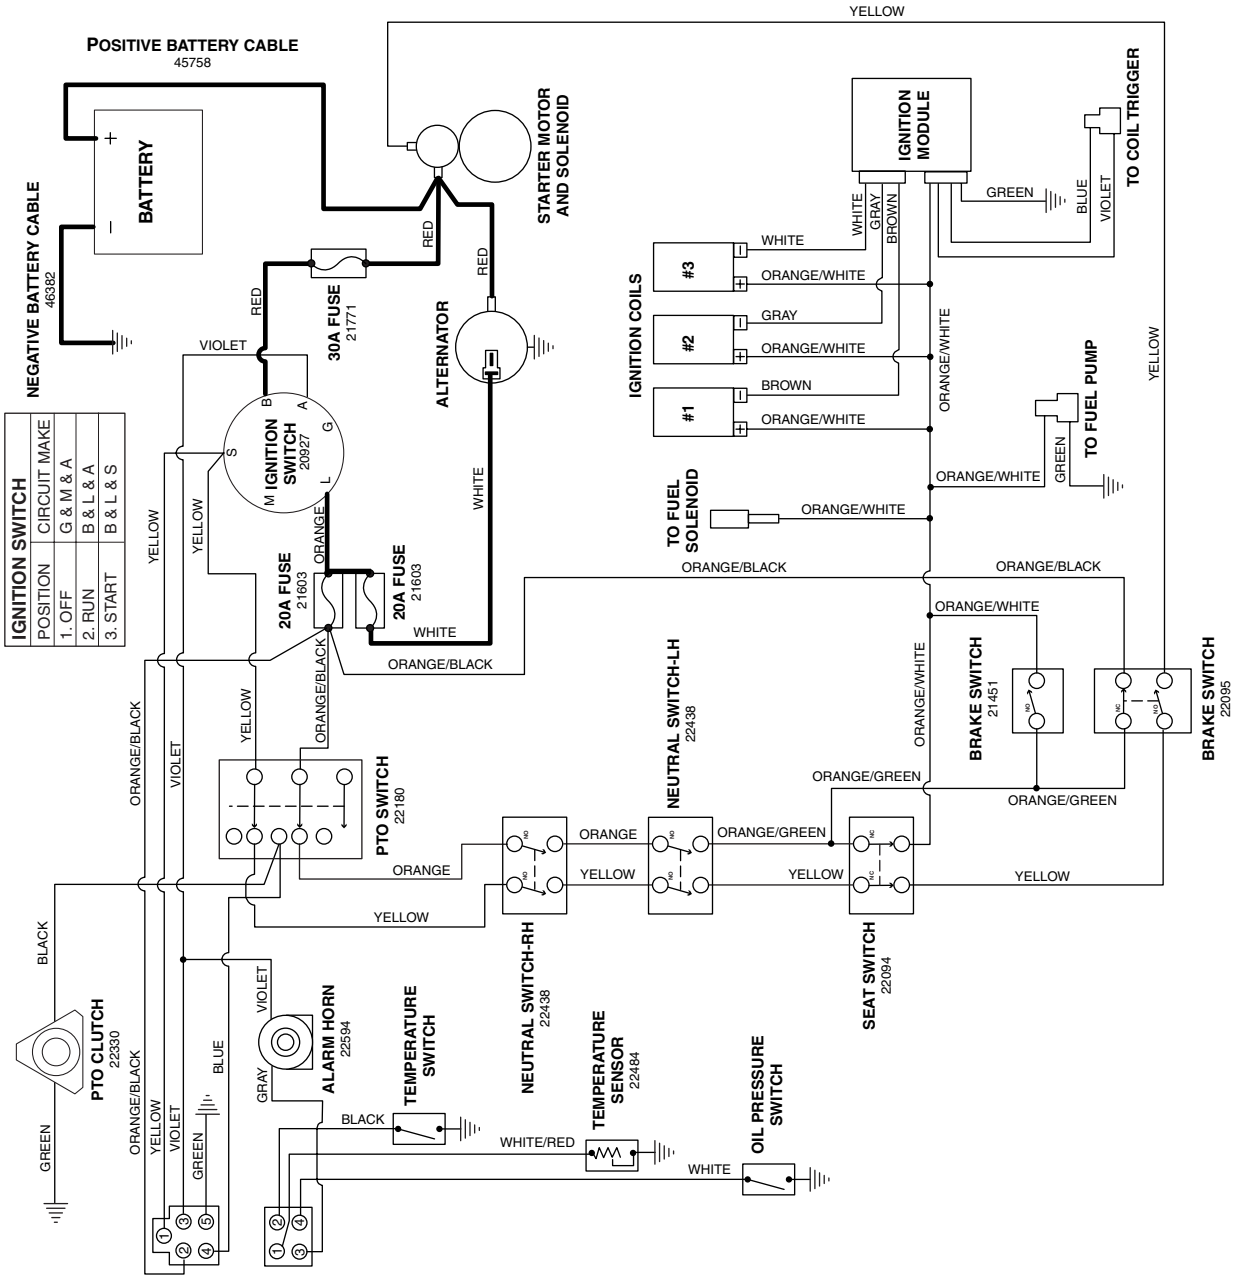

# OPERATOR PRESENCE/SAFETY CIRCUIT

IS4000Z/D31 MAIN WIRE HARNESS  
46390

FOUR GAUGE WIRE HARNESS  
46410

# CHARGING CIRCUIT

IS4000Z/D31 MAIN WIRE HARNESS  
46390

FOUR GAUGE WIRE HARNESS  
46410

# CRANKING CIRCUIT

IS4000Z/D31 MAIN WIRE HARNESS  
46390

FOUR GAUGE WIRE HARNESS  
46410

# PTO CLUTCH CIRCUIT

IS4000Z/D31 MAIN WIRE HARNESS  
46390

FOUR GAUGE WIRE HARNESS  
46410