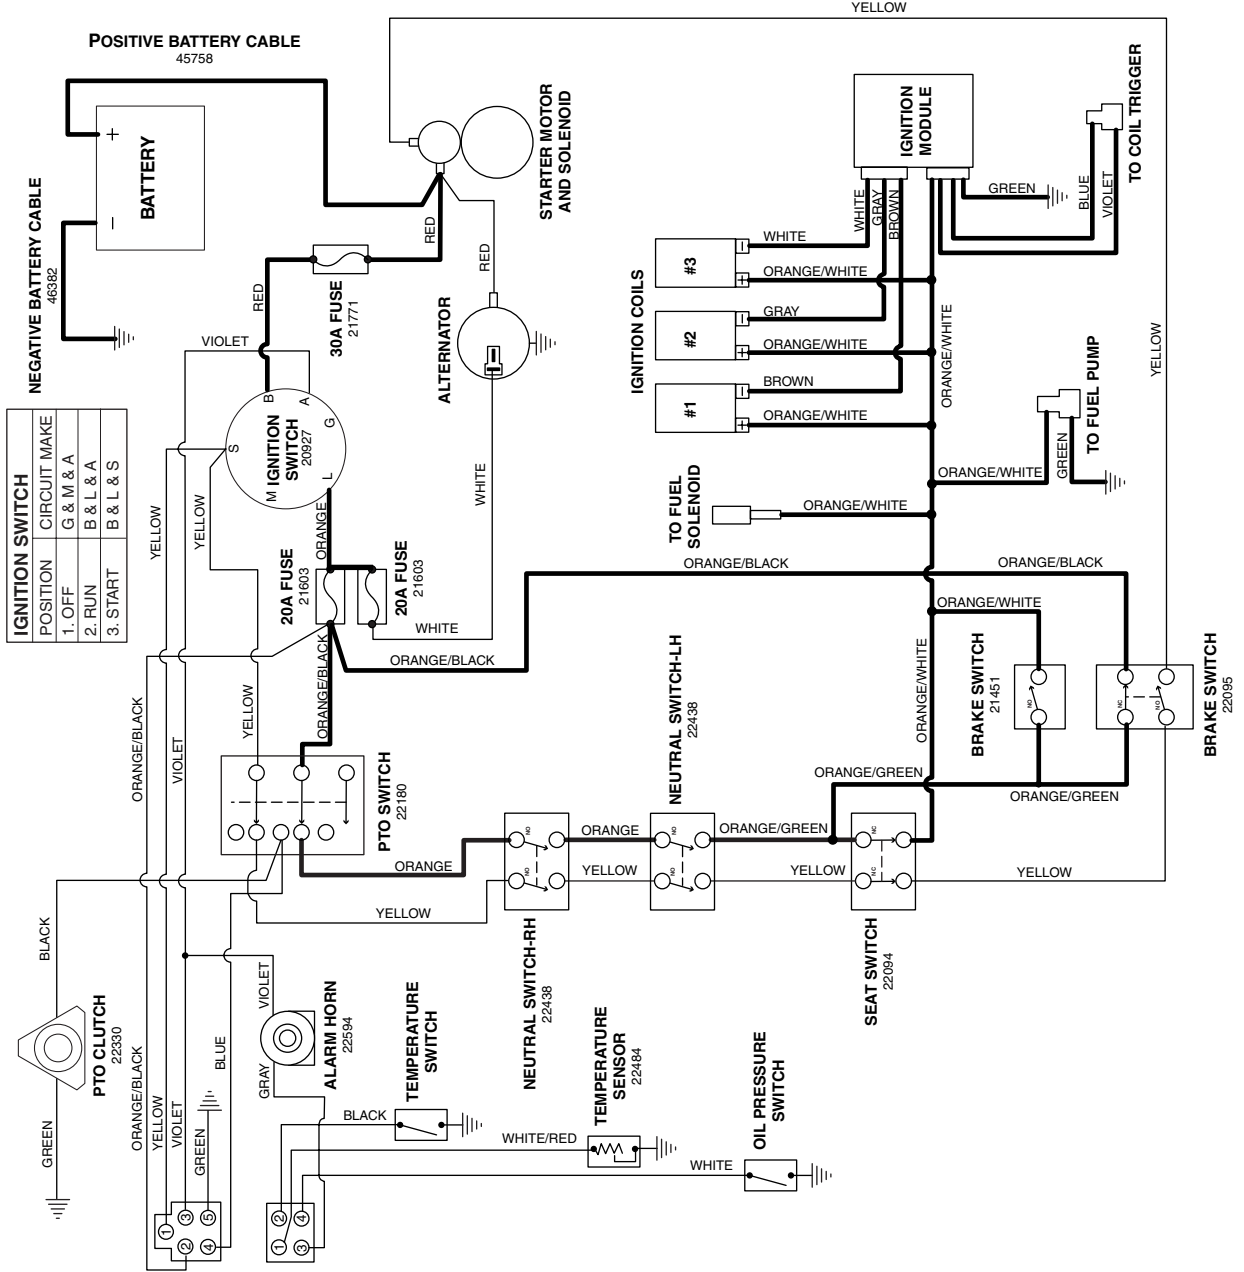

# OPERATOR PRESENCE/SAFETY CIRCUIT

IS4000Z/D31 MAIN WIRE HARNESS  
46390

FOUR GAUGE WIRE HARNESS  
46410

# CHARGING CIRCUIT

IS4000Z/D31 MAIN WIRE HARNESS  
46390

FOUR GAUGE WIRE HARNESS  
46410

# CRANKING CIRCUIT

IS4000Z/D31 MAIN WIRE HARNESS  
46390

FOUR GAUGE WIRE HARNESS  
46410

# PTO CLUTCH CIRCUIT

IS4000Z/D31 MAIN WIRE HARNESS  
46390

FOUR GAUGE WIRE HARNESS  
46410