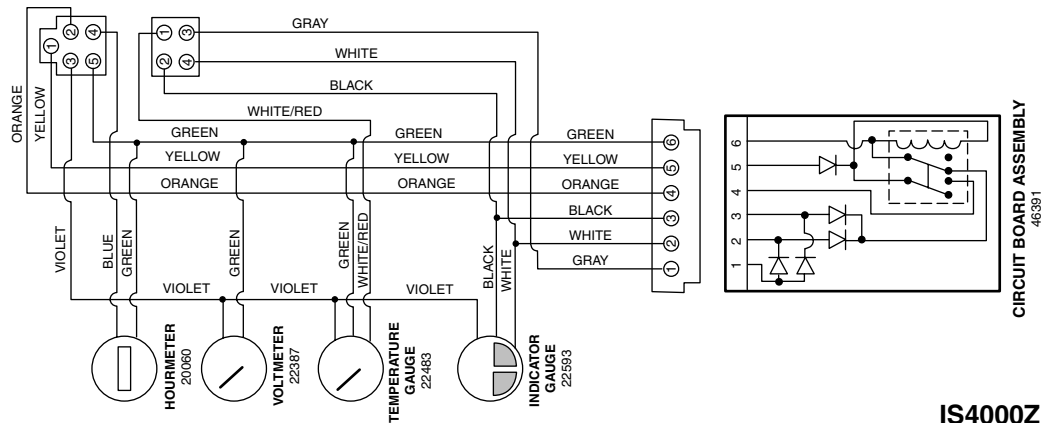

# OPERATOR PRESENCE/SAFETY CIRCUIT

IS4000Z/D31 MAIN WIRE HARNESS  
46390

FOUR GAUGE WIRE HARNESS  
46410

# CHARGING CIRCUIT

IS4000Z/D31 MAIN WIRE HARNESS  
46390

FOUR GAUGE WIRE HARNESS  
46410

# CRANKING CIRCUIT

IS4000Z/D31 MAIN WIRE HARNESS  
46390

FOUR GAUGE WIRE HARNESS  
46410

# PTO CLUTCH CIRCUIT

IS4000Z/D31 MAIN WIRE HARNESS  
46390

FOUR GAUGE WIRE HARNESS  
46410