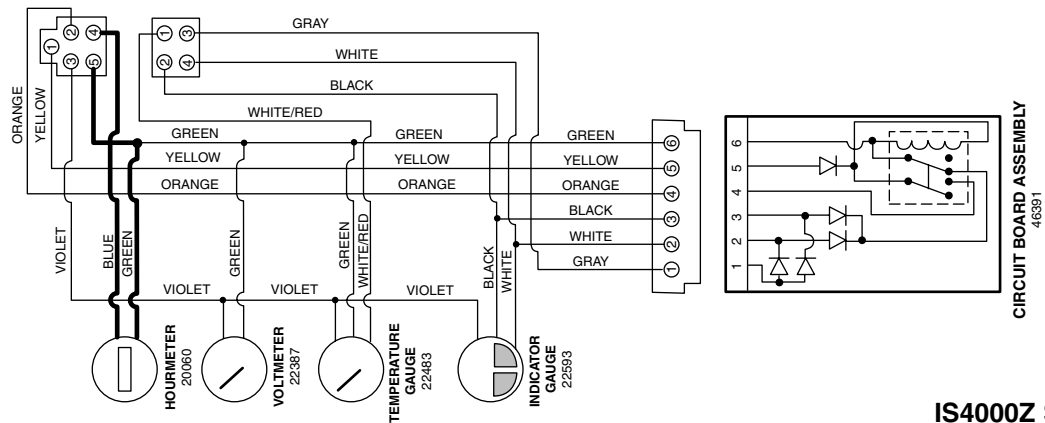

# CRANKING CIRCUIT

IS4000Z/D31 MAIN WIRE HARNESS  
46390

FOUR GAUGE WIRE HARNESS  
46410

# PTO CLUTCH CIRCUIT

IS4000Z/D31 MAIN WIRE HARNESS  
46390

FOUR GAUGE WIRE HARNESS  
46410