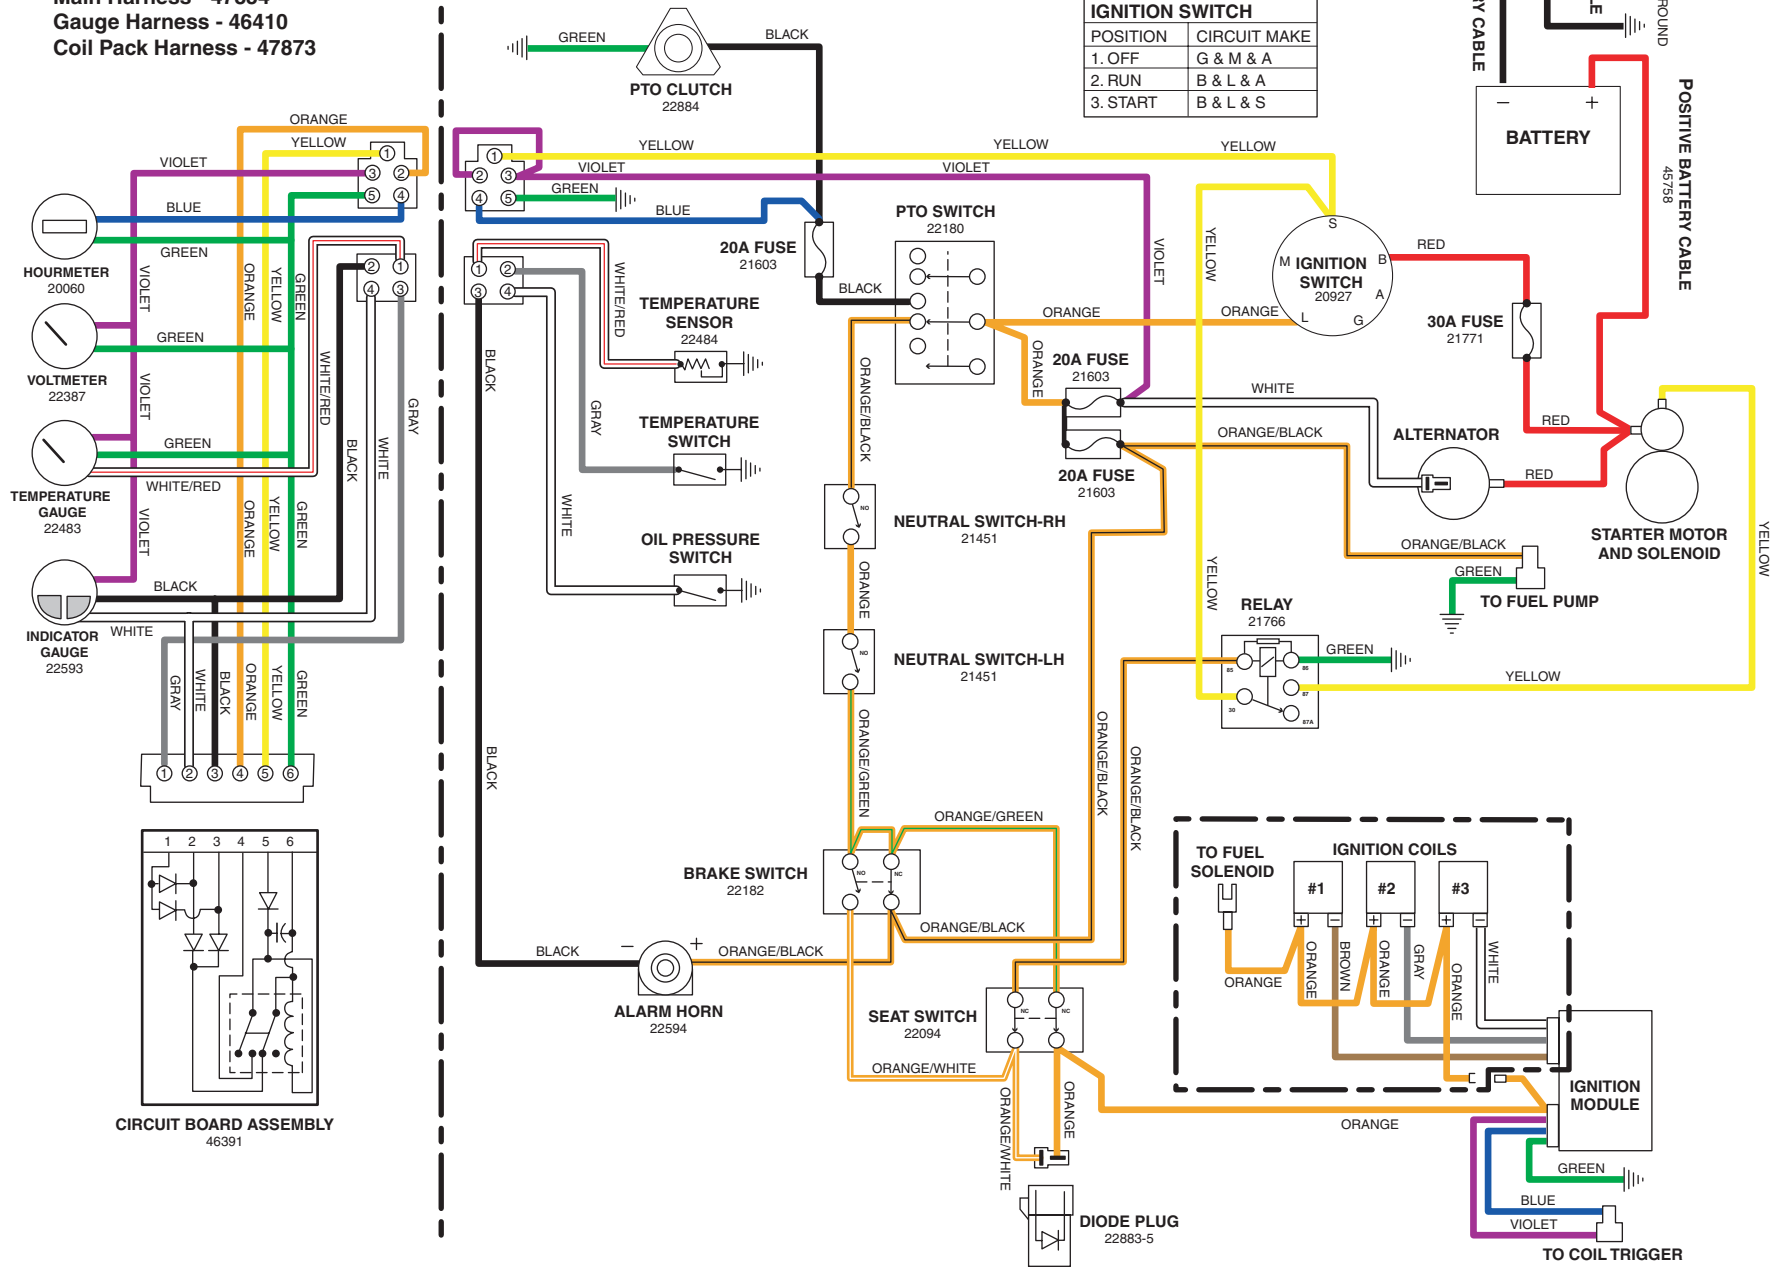

Model(s):
IS5000Z/D34

Wire Harness Part No's:
Main Harness - 47854
Gauge Harness - 46410
Coil Pack Harness - 47873

IGNITION SWITCH	
POSITION	CIRCUIT MAKE
1. OFF	G & M & A
2. RUN	B & L & A
3. START	B & L & S