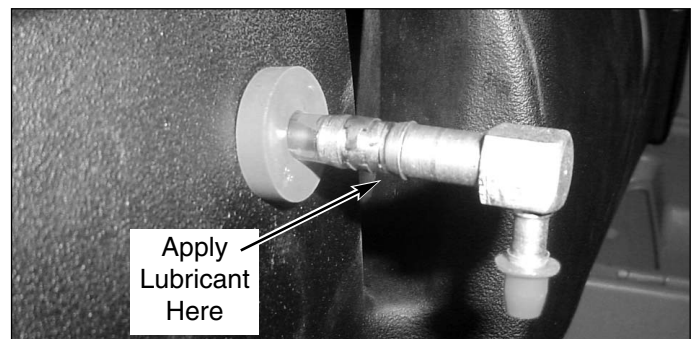

### CORRECTIVE PROCEDURES:

1. Remove the fuel hose from the tank.
2. Remove the fitting and grommet from the fuel tank. If the clamp is not retaining the internal hose to the fitting or the internal hose is not attached to the fitting, the hose assembly needs to be replaced. See chart on Page 2 for hose assembly part numbers and models affected.
3. Install the hose (screen end first) into the tank. Lubricate the grommet with petroleum jelly (i.e. Vaseline™) and slowly press the grommet into the tank (see Figure 1).
4. Lubricate the hose, clamp and fitting with petroleum jelly and slowly insert the fitting into the grommet (see Figure 2).
5. Reconnect the fuel hose to the fitting and secure with the hose clamp.

Figure 1. Lubricate & Install Grommet

Figure 2. Lubricate & Install Fitting & Hose

a subsidiary of SIMPLICITY MANUFACTURING, INC.

<b>Part No.</b>	<b>Description</b>	<b>Fits Models</b>
5300046	Fuel Hose Assembly, 20"	HydroCut Series 1000Z Series IS1000Z Series IS1500Z Series IS3000Z Series
5300047	Fuel Hose Assembly, 26"	IS4500ZBL3561