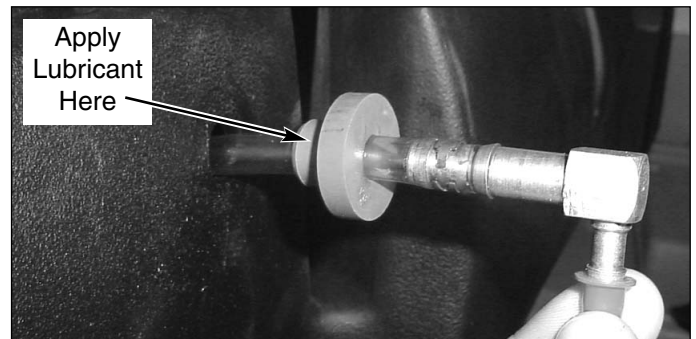

### SUBJECT:

Engine runs rough, stalls or will not start due to lack of fuel to the carburetor. The potential exists for improper fuel draw from the tank due to the loss of clamp on the tank fitting and internal hose, allowing the hose to come loose and draw air, or fall off of the fitting.

### CORRECTIVE PROCEDURES:

1. Remove the fuel hose from the tank.
2. Remove the fitting and grommet from the fuel tank. If the clamp is not retaining the internal hose to the fitting or the internal hose is not attached to the fitting, the hose assembly needs to be replaced. See chart on Page 2 for hose assembly part numbers and models affected.
3. Install the hose (screen end first) into the tank. Lubricate the grommet with petroleum jelly (i.e. Vaseline™) and slowly press the grommet into the tank (see Figure 1).
4. Lubricate the hose, clamp and fitting with petroleum jelly and slowly insert the fitting into the grommet (see Figure 2).
5. Reconnect the fuel hose to the fitting and secure with the hose clamp.

Figure 1. Lubricate & Install Grommet

Figure 2. Lubricate & Install Fitting & Hose

a subsidiary of SIMPLICITY MANUFACTURING, INC.

<b>Part No.</b>	<b>Description</b>	<b>Fits Models</b>
5300046	Fuel Hose Assembly, 20"	HydroCut Series 1000Z Series IS1000Z Series IS1500Z Series IS3000Z Series
5300047	Fuel Hose Assembly, 26"	IS4500ZBL3561