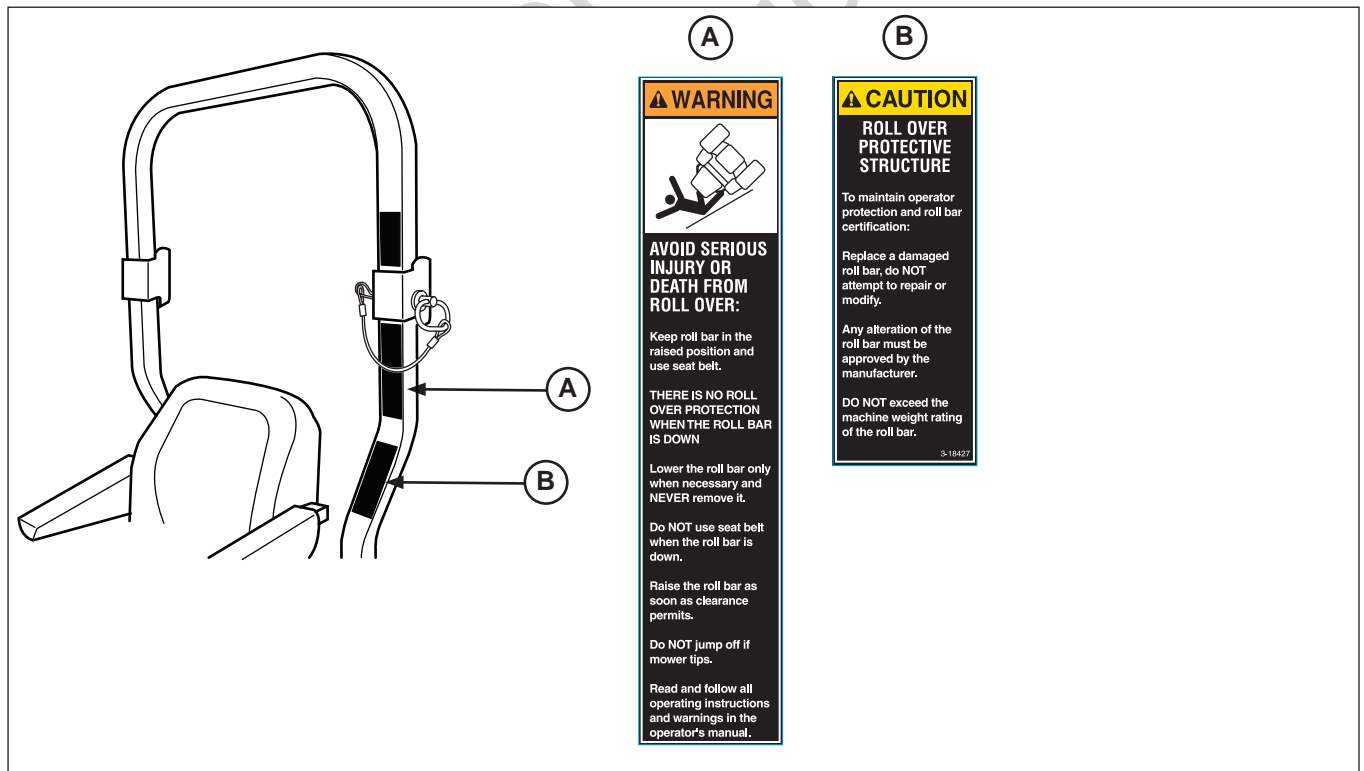

DESCRIPTION

Briggs & Stratton has determined that two specified labels were not installed on the models in the serial number range shown above.

CORRECTION PROCEDURE

1. Install the ROPS labels (**A & B, Figure 1**) on the ROPS in the positions as shown in Figure 1. These labels were shipped to your dealership with the physical copy of this bulletin.